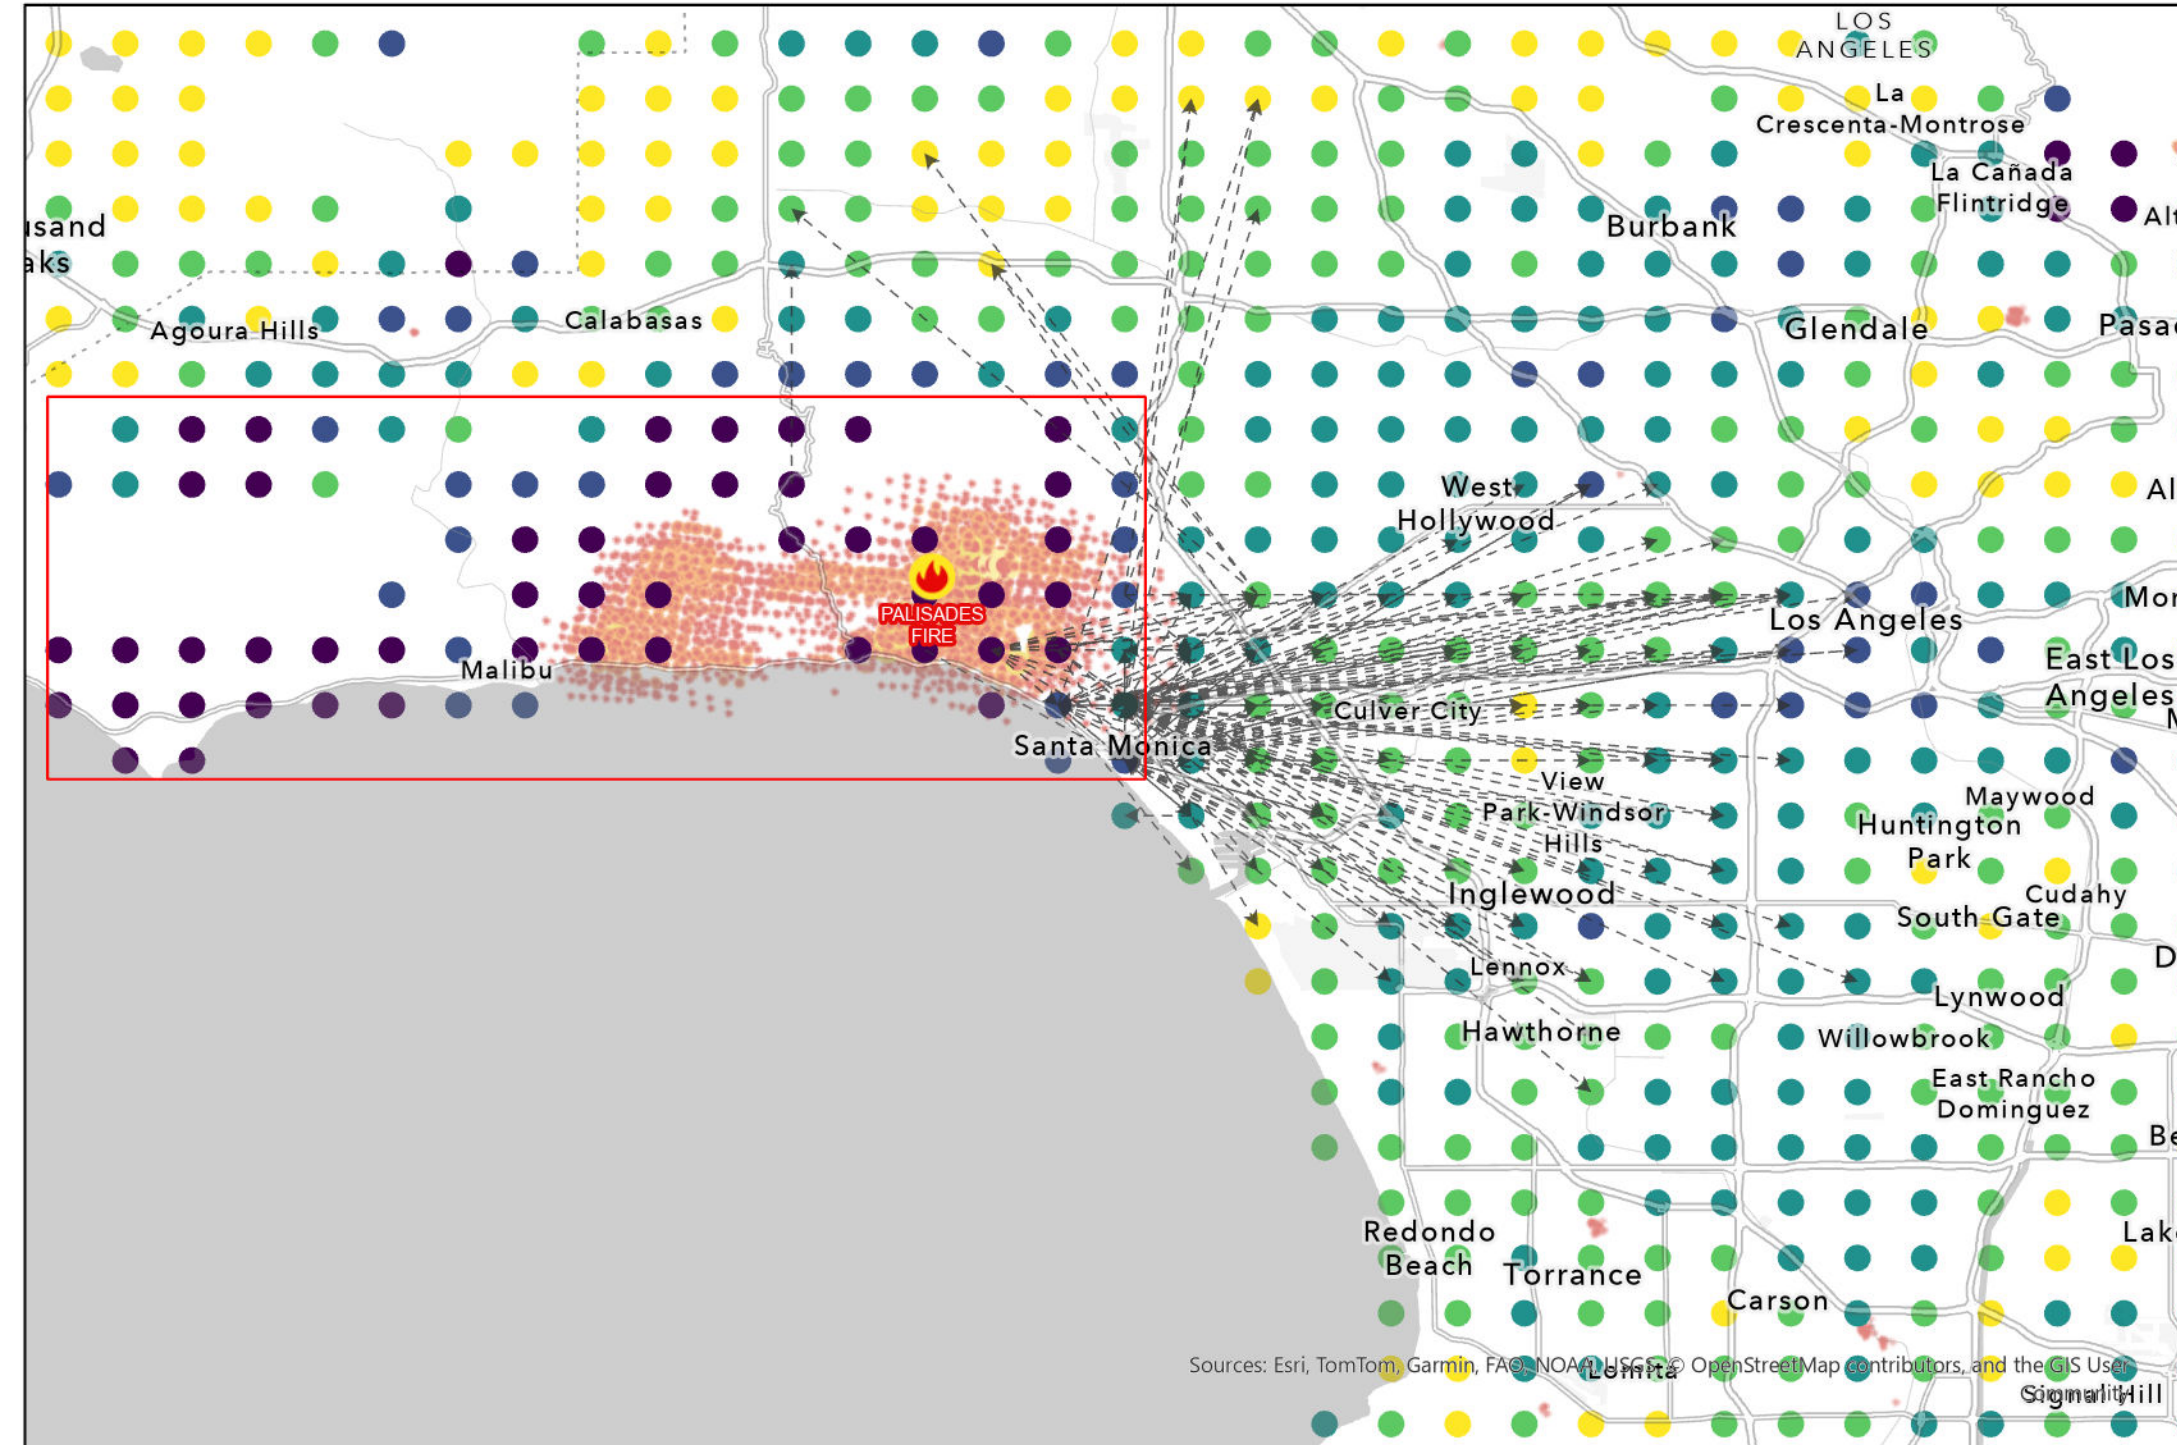

Palisades Fire: Los Angeles, CA

January 7th, 2025

The Palisades Fire started at 10:30am on January 7th, 2025 in Topanga State Park to the west of Los Angeles. As of the morning of January 8th, according to CalFIRE the burn covers 2,925 acres and is considered to be at high risk of rapid spread, fueled by high winds and long-term drought.

According to population data from Data for Good at Meta, the area of principal population decrease between Malibu and Santa Monica (inside the rectangle on the map) saw a decline of 20% of population by the evening of January 7th as compared to the 90-day pre-event baseline. The dispersion pattern of population from the fire moved principally towards the east and north.